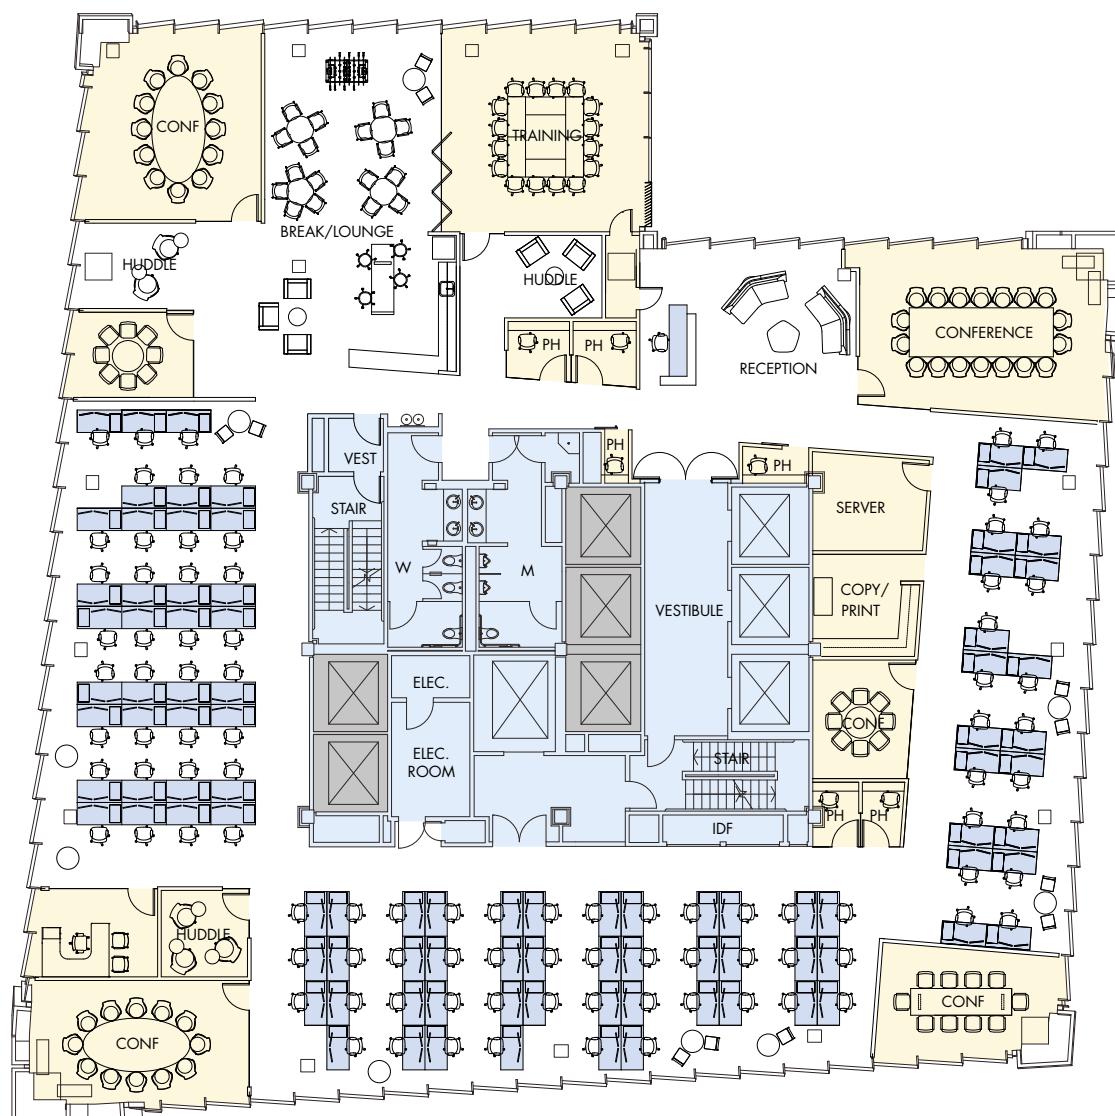

MID RISE - TECH

Floor 22

124 SF/Person

12,268 SF office area

- 97 open workstations
- 2 private offices
- 1 large conference (18 seats)
- 3 medium conference (40 seats)
- 2 small conference (18 seats)
- 1 huddle room
- 6 phone rooms
- 1 server room
- 1 break/lounge room
- 1 copy/print room