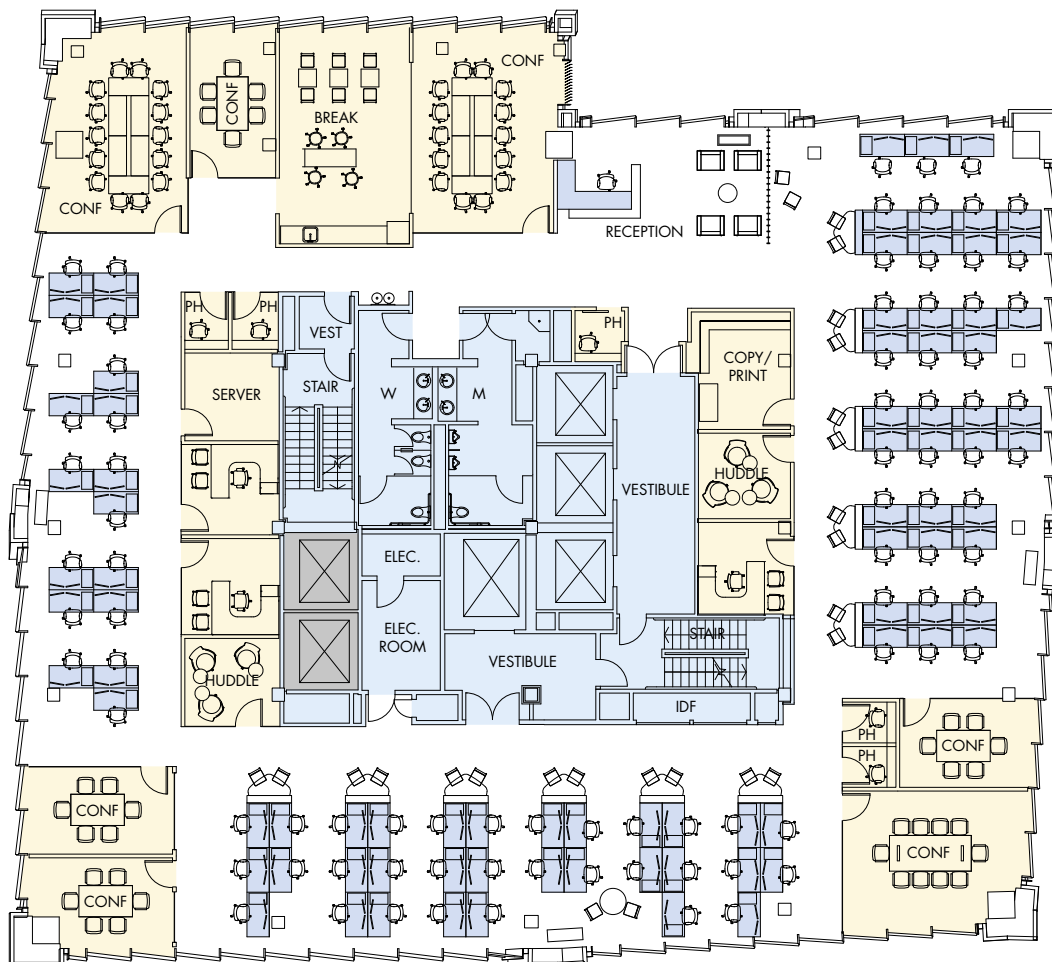

# HIGH RISE - TECH

Floor 32

111 SF/Person

11,075 SF office area

- 87 open workstations
- 3 private offices
- 2 large conference (28 seats)
- 1 medium conference (10 seats)
- 4 small conference (24 seats)
- 2 huddle rooms (6 seats)
- 5 phone rooms
- 1 server room
- 1 break/lounge room
- 1 copy/print room